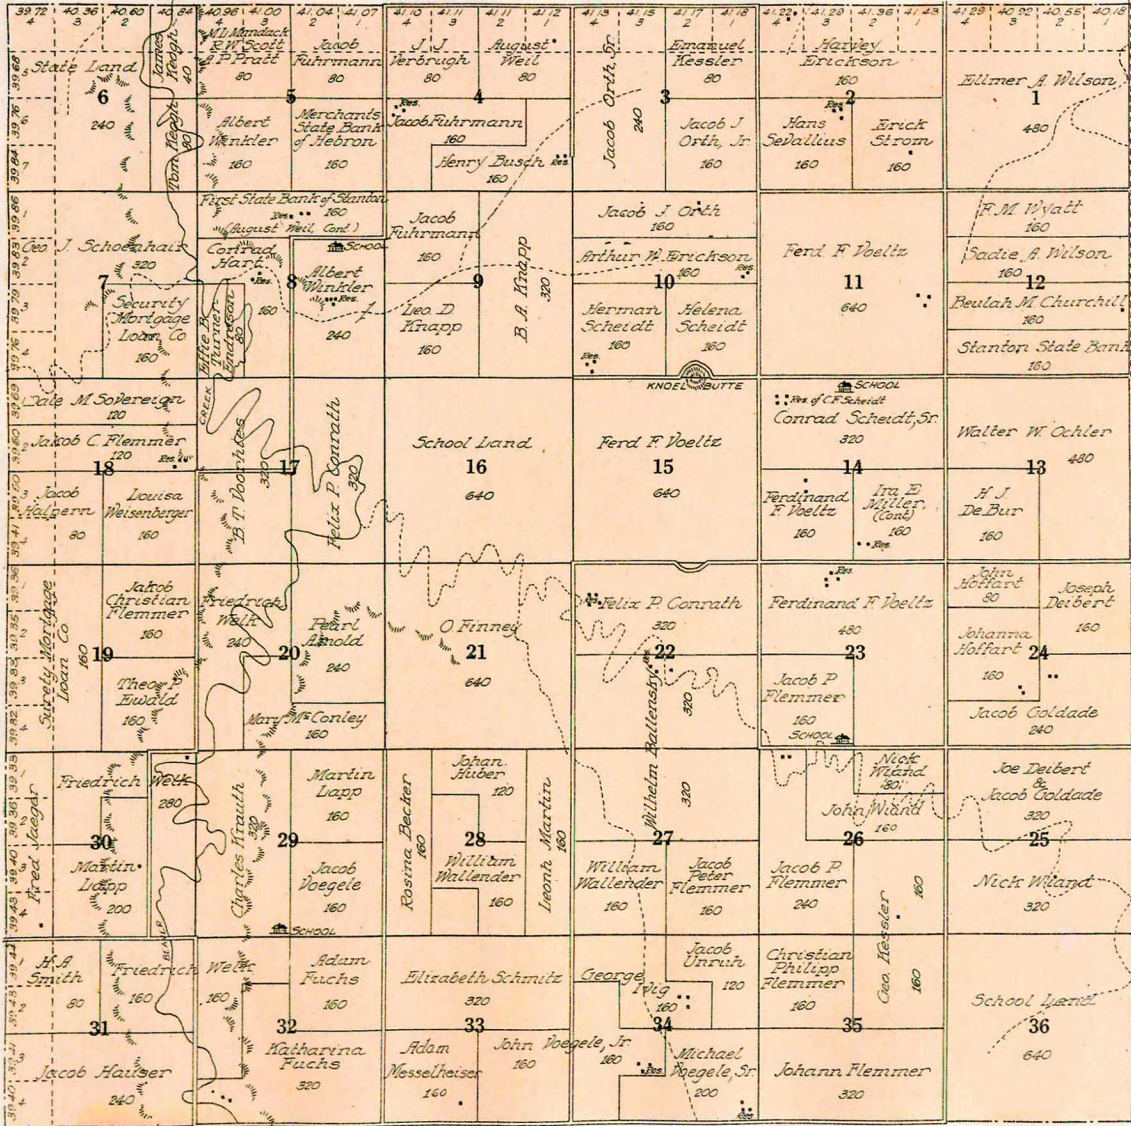

MAP OF TOWNSHIP 142 N., RANGE 88 W.

OF THE 5th P. M.

Scale 1 3/4 inches to 1 mile

CO

OLIVER